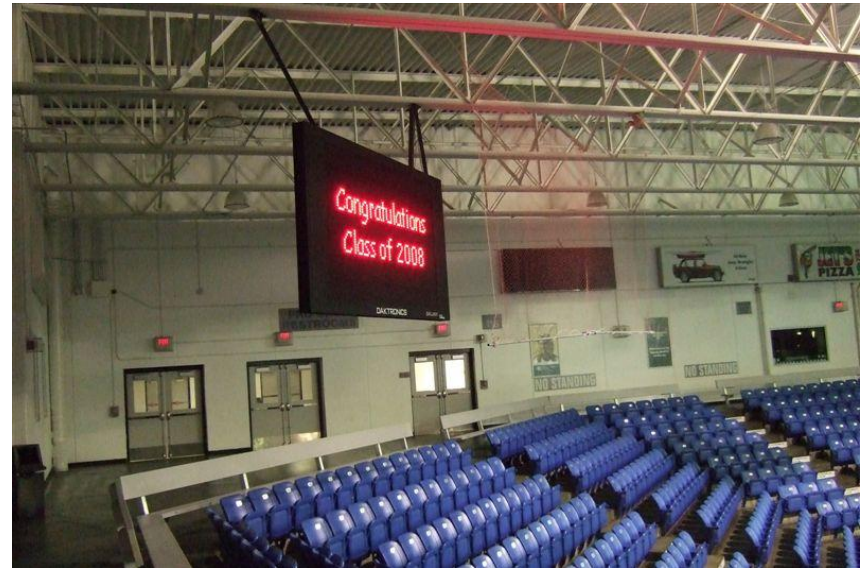

Matrix Boards

CA has 3 total Matrix boards, 1 on Beck Road and 2 within the arena.

All can be set to show any message.