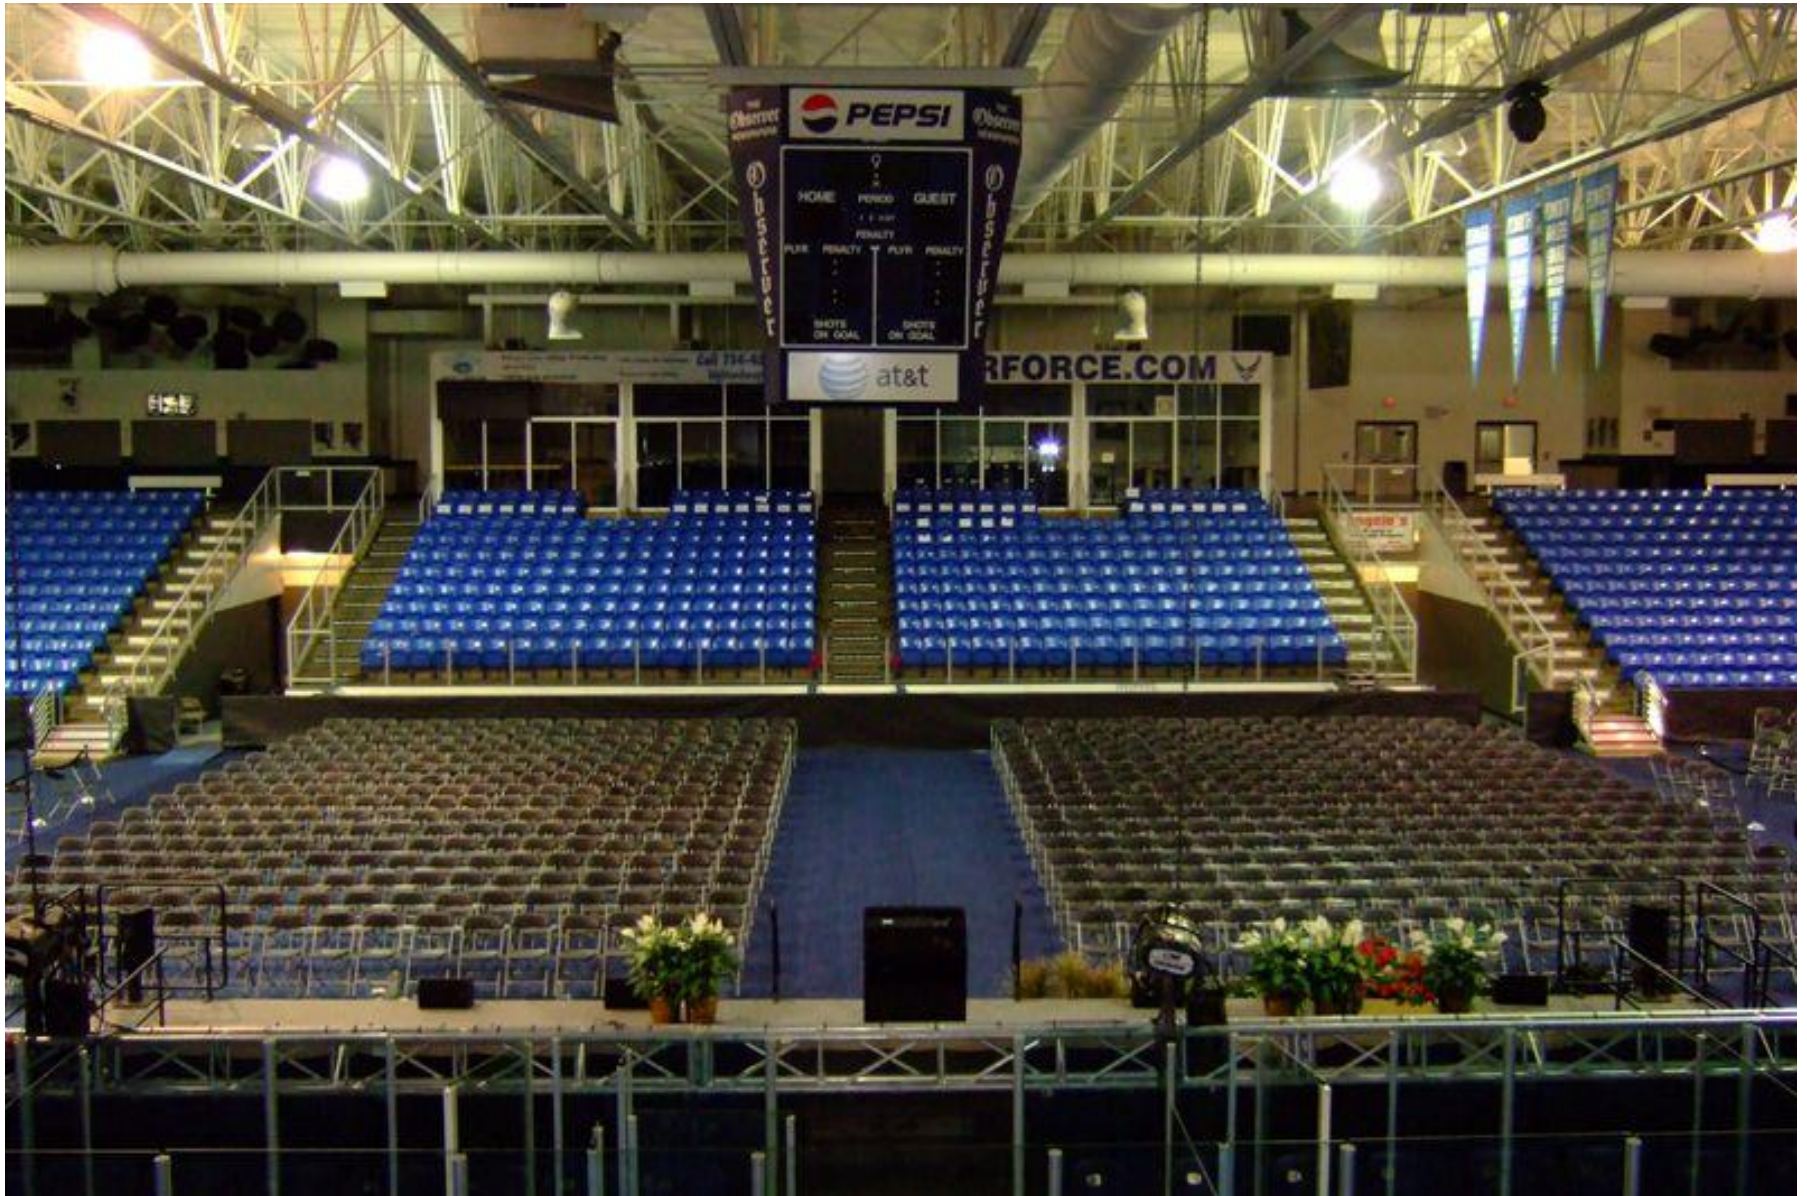

What We Provide

- Compuware Arena will have the ice and glass removed from the NHL arena and will have an appropriate floor covering over the ice. We will also have the stage, chairs, and other equipment in place and ready for your portion of set up at an arranged time.
- The provided equipment will consist of:
 - Air conditioned facility
 - 40 ft. X 20 ft. skirted stage
 - 675 Chairs for graduates, faculty, and band
 - 2 podiums with gooseneck microphones
 - 2- 8 ft. X 2.5 ft. black skirted tables
 - 2 handicapped ramp
 - 50 ft. X 30 ft. black velour backdrop curtain (rigging & labor)
 - Sound equipment
 - Bunting to cover arena boards & alcohol signage
 - Use of parking lot
 - Clean up after the event
 - Additional items or equipment are available upon request
(Dimensions may vary slightly)

Full menu restaurant

- Labatt Blue Room and Banquet Room
 - Catering available
- Available for Reservations

Dressing Rooms

Two men's and two women's dressing rooms are provided for graduates to use. These are located underneath the concourse.

Seating

The arena has stadium style seating for 3200 plus 500 seats for graduates.

Graduate Seating

Parking

Surface lot parking adjacent to the arena
with over 1500 spaces.

Matrix Boards

CA has 3 total Matrix boards, 1 on Beck Road and 2 within the arena.