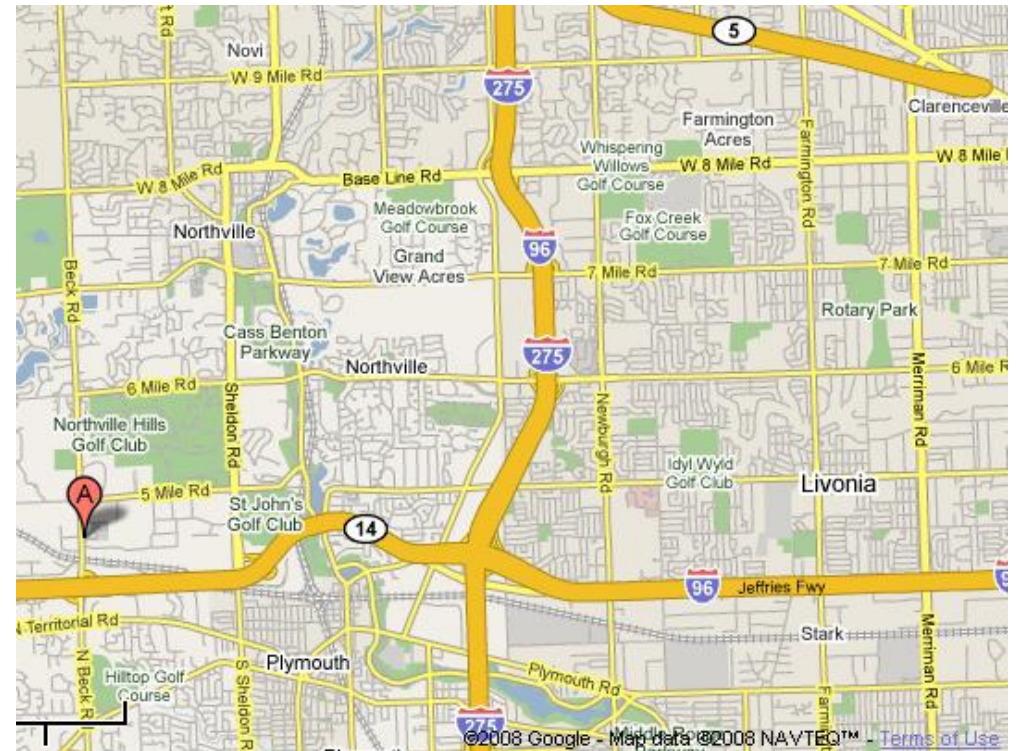

Location, Location, Location

- Plymouth, Michigan
- The Compuware Arena is conveniently located on thirty-one acres of beautifully landscaped land just a short drive from the metropolitan Detroit area. The arena is on the east side of Beck Road, just north of M-14 freeway and south of Five Mile Road and is readily accessible from many major freeways such as I-96 and I-275.